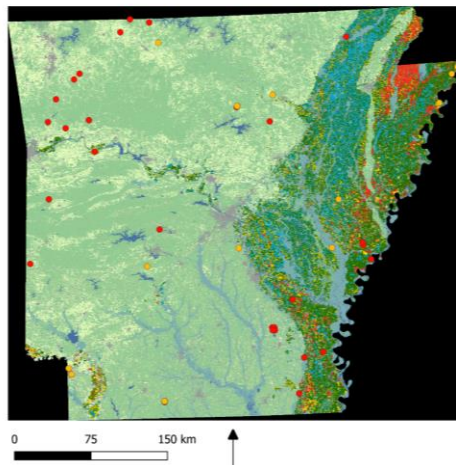

Arkansas Fire Detections - August 18th 2019

Satellite

- VIIRS
- GOES

Type of Fires Detected

GOES:
13 agricultural fires
15 forest fires

VIIRS:
3 agricultural fires
14 forest fires
2 structural fires

10