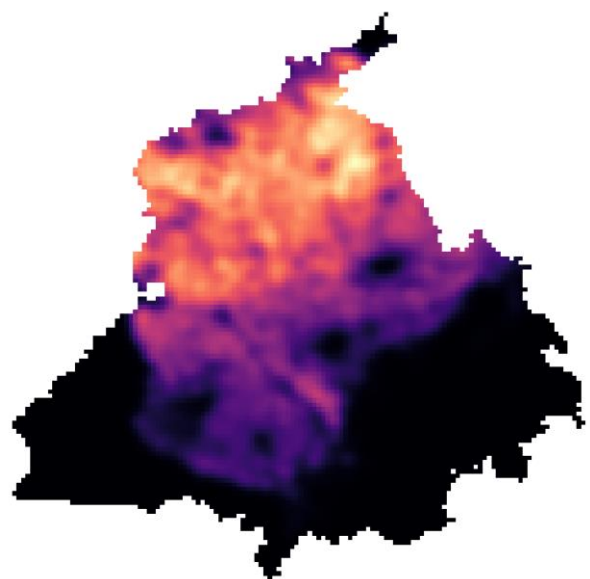

1

Density of 2017 Open Burning in Cropland-Dominated Landscapes;
375 m VIIRS in a 0.5° grid

2

VIIRS and MODIS active fires mid-April 2019.

Note Kaliningrad.

3

Spring Fire Density 2015-2018

Fall Fire Density 2015-2018

4

MAY 2019

5

Fire activity and black carbon emissions increased in all of India and Punjab:

Black Carbon Emissions (in metric tonnes) for Punjab State, India from VIIRS Open Burning

	2013	2014	2015	2016	2017	2018	2019
JAN	22	14	13	5	12	19	8
FEB	18	21	21	38	37	25	10
MAR	37	14	20	18	24	28	22
APR	33	13	22	192	50	50	18
MAY	1,172	1,323	974	849	933	1,079	1,432

Photo by [Richard Saunders](#) on [Unsplash](#)

6

Punjab Sangrur Chatha 30.204103 N 75.803603 E

7

Punjab Sangrur Chatha 30.204103 N 75.803603 E

8

8 April 2018

Normalized Burn Ratio:
Bright red indicates flaming
fire front.

Location: 49.929435° N, 24.117343° E

Sytykhiv village, Zhovkivskiy Rayon, Lviv Oblast, Ukraine

Piles (windrows) of straw
seen in Google Earth Pro
at the fire location.

9

Fire Influence on Regional to Global Environments and Air Quality (FIREX-AQ), a joint venture led by NOAA and NASA, provides comprehensive observations to investigate the impact on air quality and climate from wildfires and agricultural fires across the continental United States.