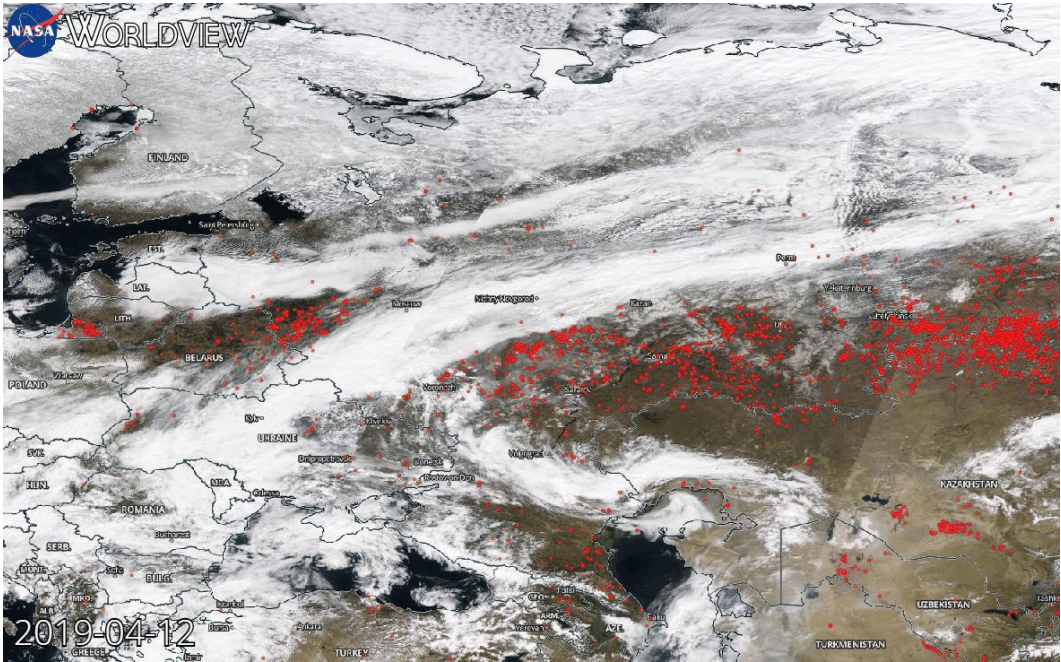

MOVING BEYOND MODIS: VIIRS, Sentinel-2, VHR

Jessica McCarty
Dept. of Geography, Miami University,
Oxford, Ohio, USA

jmccarty@miamioh.edu

<https://www.gov.mb.ca/agriculture/crops/crop-residue-burning-program/why-do-farmers-burn.html>

1

Density of 2017 Open Burning in Cropland-Dominated Landscapes;
375 m VIIRS in a 0.5° grid

2

VIIRS and MODIS active fires mid-April 2019.

Note Kaliningrad.

3

Spring Fire Density 2015-2018

Fall Fire Density 2015-2018

4

MAY 2019

5

Fire activity and black carbon emissions increased in all of India and Punjab:

Black Carbon Emissions (in metric tonnes) for Punjab State, India from VIIRS Open Burning

	2013	2014	2015	2016	2017	2018	2019
JAN	22	14	13	5	12	19	8
FEB	18	21	21	38	37	25	10
MAR	37	14	20	18	24	28	22
APR	33	13	22	192	50	50	18
MAY	1,172	1,323	974	849	933	1,079	1,432

Location: 49.929435° N, 24.117343° E

Sytykhiv village, Zhovkivskiy Rayon, Lviv Oblast, Ukraine

Piles (windrows) of straw
seen in Google Earth Pro
at the fire location.

9

Fire Influence on Regional to Global Environments and Air Quality (FIREX-AQ), a joint venture led by NOAA and NASA, provides comprehensive observations to investigate the impact on air quality and climate from wildfires and agricultural fires across the continental United States.