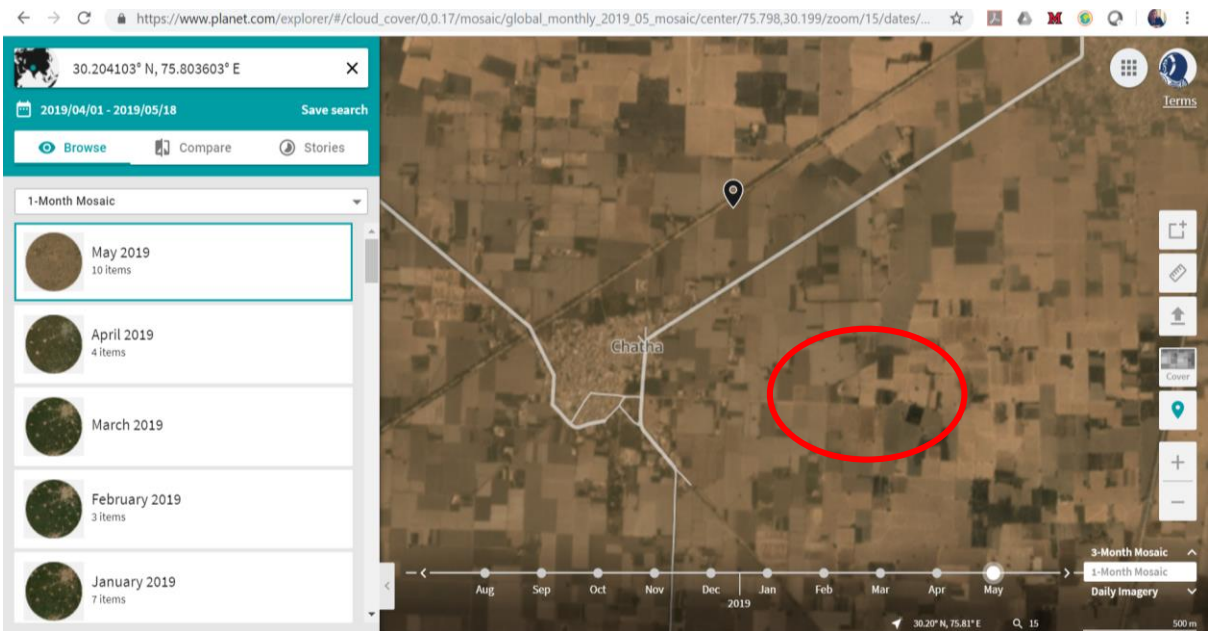

Photo by [Richard Saunders](#) on [Unsplash](#)

6

Punjab Sangrur Chatha 30.204103 N 75.803603 E

7

Punjab Sangrur Chatha 30.204103 N 75.803603 E

8

8 April 2018

Normalized Burn Ratio:
Bright red indicates flaming
fire front.

Location: 49.929435° N, 24.117343° E

Sytykhiv village, Zhovkivskiy Rayon, Lviv Oblast, Ukraine

Piles (windrows) of straw
seen in Google Earth Pro
at the fire location.

9

Fire Influence on Regional to Global Environments and Air Quality (FIREX-AQ), a joint venture led by NOAA and NASA, provides comprehensive observations to investigate the impact on air quality and climate from wildfires and agricultural fires across the continental United States.