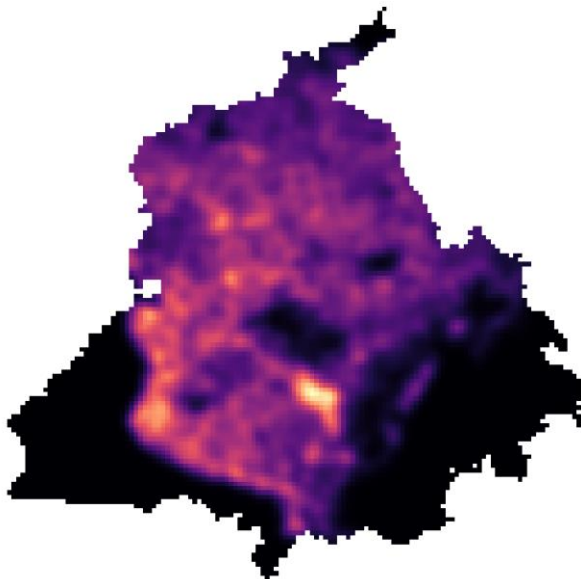

1

Density of 2017 Open Burning in Cropland-Dominated Landscapes;
375 m VIIRS in a 0.5° grid

2

VIIRS and MODIS active fires mid-April 2019.

Note Kaliningrad.

3

Spring Fire Density 2015-2018

Fall Fire Density 2015-2018

4

MAY 2019

5

Fire activity and black carbon emissions increased in all of India and Punjab:

Black Carbon Emissions (in metric tonnes) for Punjab State, India from VIIRS Open Burning

	2013	2014	2015	2016	2017	2018	2019
JAN	22	14	13	5	12	19	8
FEB	18	21	21	38	37	25	10
MAR	37	14	20	18	24	28	22
APR	33	13	22	192	50	50	18
MAY	1,172	1,323	974	849	933	1,079	1,432

Photo by [Richard Saunders](#) on [Unsplash](#)

6

Punjab Sangrur Chatha 30.204103 N 75.803603 E

7

Punjab Sangrur Chatha 30.204103 N 75.803603 E

8

8 April 2018

Normalized Burn Ratio:
Bright red indicates flaming
fire front.

Location: 49.929435° N, 24.117343° E

Sytykhiv village, Zhovkivskiy Rayon, Lviv Oblast, Ukraine

Piles (windrows) of straw
seen in Google Earth Pro
at the fire location.

9

Fire Influence on Regional to Global Environments and Air Quality (FIREX-AQ), a joint venture led by NOAA and NASA, provides comprehensive observations to investigate the impact on air quality and climate from wildfires and agricultural fires across the continental United States.