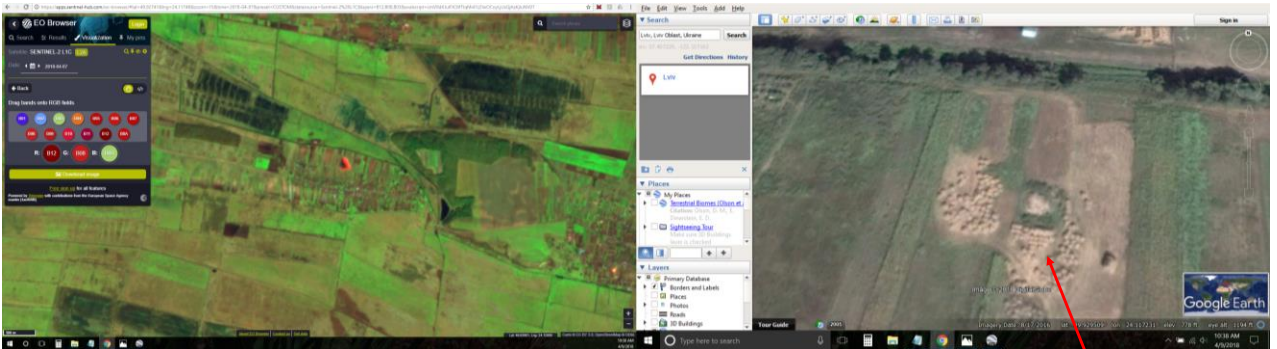

8 April 2018

Normalized Burn Ratio:
Bright red indicates flaming
fire front.

Location: 49.929435° N, 24.117343° E

Sytykhiv village, Zhovkivskiy Rayon, Lviv Oblast, Ukraine

Piles (windrows) of straw
seen in Google Earth Pro
at the fire location.

9