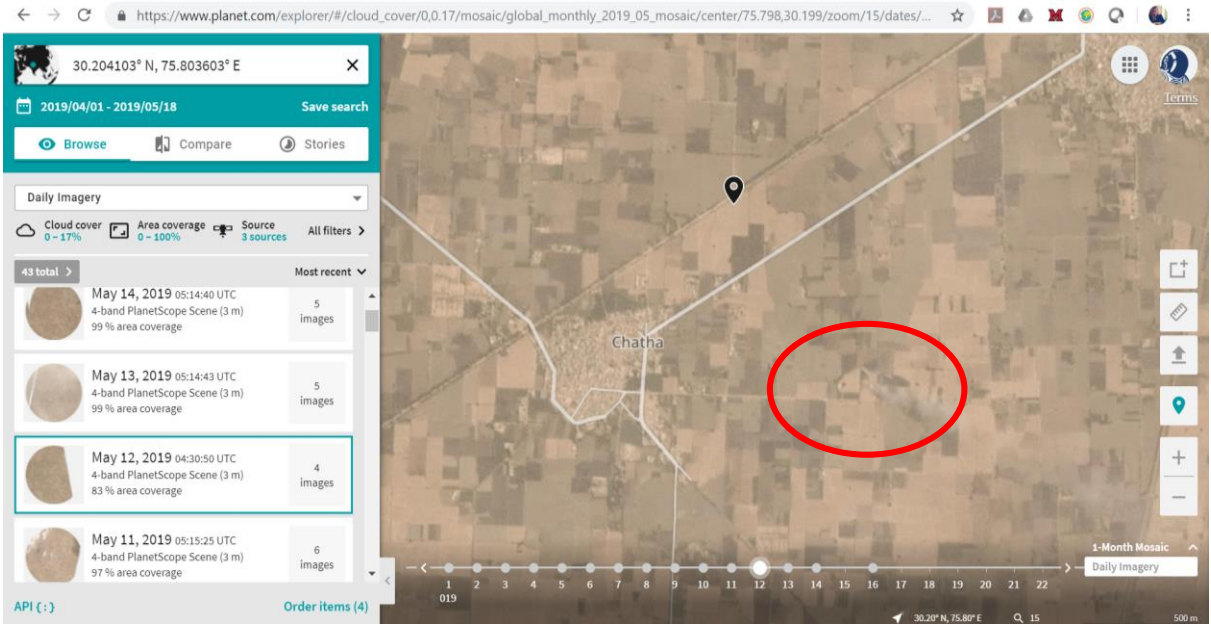

1

Density of 2017 Open Burning in Cropland-Dominated Landscapes;
375 m VIIRS in a 0.5° grid

2

VIIRS and MODIS active fires mid-April 2019.

Note Kaliningrad.

3

Spring Fire Density 2015-2018

Fall Fire Density 2015-2018

4

MAY 2019

5

Fire activity and black carbon emissions increased in all of India and Punjab:

Black Carbon Emissions (in metric tonnes) for Punjab State, India from VIIRS Open Burning

	2013	2014	2015	2016	2017	2018	2019
JAN	22	14	13	5	12	19	8
FEB	18	21	21	38	37	25	10
MAR	37	14	20	18	24	28	22
APR	33	13	22	192	50	50	18
MAY	1,172	1,323	974	849	933	1,079	1,432

Photo by [Richard Saunders](#) on [Unsplash](#)

6

Punjab Sangrur Chatha 30.204103 N 75.803603 E

7

Punjab Sangrur Chatha 30.204103 N 75.803603 E

8

8 April 2018

Normalized Burn Ratio:
Bright red indicates flaming
fire front.

Location: 49.929435° N, 24.117343° E

Sytykhiv village, Zhovkivskiy Rayon, Lviv Oblast, Ukraine

Piles (windrows) of straw
seen in Google Earth Pro
at the fire location.

9

Fire Influence on Regional to Global Environments and Air Quality (FIREX-AQ), a joint venture led by NOAA and NASA, provides comprehensive observations to investigate the impact on air quality and climate from wildfires and agricultural fires across the continental United States.