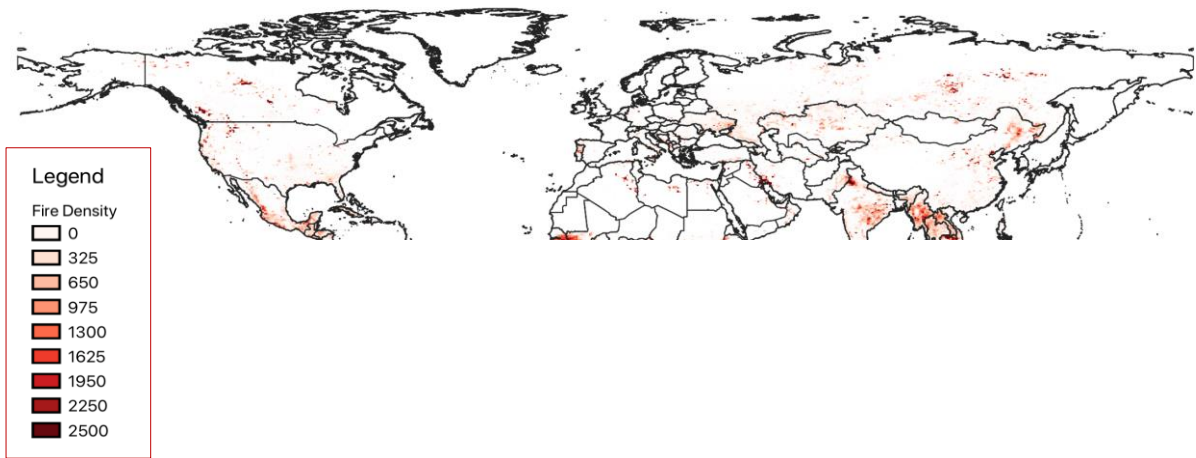

MOVING BEYOND MODIS: VIIRS, Sentinel-2, VHR

Jessica McCarty
Dept. of Geography, Miami University,
Oxford, Ohio, USA

jmccarty@miamioh.edu

<https://www.gov.mb.ca/agriculture/crops/crop-residue-burning-program/why-do-farmers-burn.html>

1

Density of 2017 Open Burning in Cropland-Dominated Landscapes;
375 m VIIRS in a 0.5° grid

2

VIIRS and MODIS active fires mid-April 2019.

Note Kaliningrad.

3

Spring Fire Density 2015-2018

Fall Fire Density 2015-2018

4

MAY 2019

5

Fire activity and black carbon emissions increased in all of India and Punjab:

Black Carbon Emissions (in metric tonnes) for Punjab State, India from VIIRS Open Burning

	2013	2014	2015	2016	2017	2018	2019
JAN	22	14	13	5	12	19	8
FEB	18	21	21	38	37	25	10
MAR	37	14	20	18	24	28	22
APR	33	13	22	192	50	50	18
MAY	1,172	1,323	974	849	933	1,079	1,432

Location: 49.929435° N, 24.117343° E

Sytykhiv village, Zhovkivskiy Rayon, Lviv Oblast, Ukraine

Piles (windrows) of straw
seen in Google Earth Pro
at the fire location.

9

Fire Influence on Regional to Global Environments and Air Quality (FIREX-AQ), a joint venture led by NOAA and NASA, provides comprehensive observations to investigate the impact on air quality and climate from wildfires and agricultural fires across the continental United States.