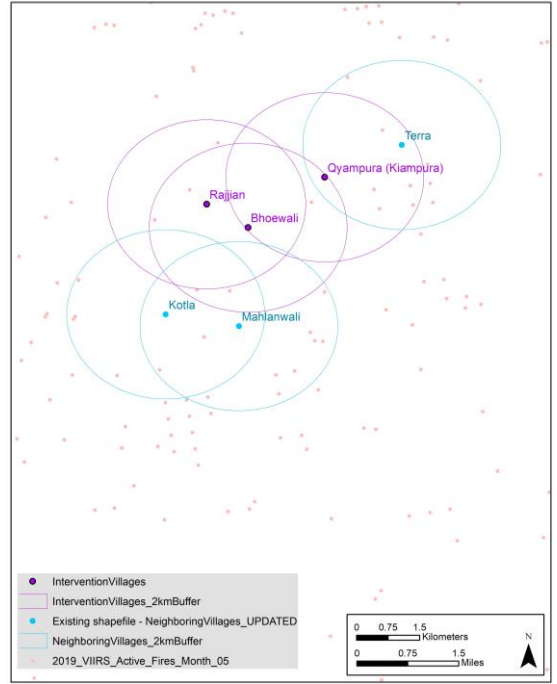

MOVING BEYOND MODIS: VIIRS, Sentinel-2, VHR

Jessica McCarty
Dept. of Geography, Miami University,
Oxford, Ohio, USA

jmccarty@miamioh.edu

<https://www.gov.mb.ca/agriculture/crops/crop-residue-burning-program/why-do-farmers-burn.html>

1

Density of 2017 Open Burning in Cropland-Dominated Landscapes;
375 m VIIRS in a 0.5° grid

2

VIIRS and MODIS active fires mid-April 2019.

Note Kaliningrad.

3

Spring Fire Density 2015-2018

Fall Fire Density 2015-2018

4

MAY 2019

5

Fire activity and black carbon emissions increased in all of India and Punjab:

Black Carbon Emissions (in metric tonnes) for Punjab State, India from VIIRS Open Burning

	2013	2014	2015	2016	2017	2018	2019
JAN	22	14	13	5	12	19	8
FEB	18	21	21	38	37	25	10
MAR	37	14	20	18	24	28	22
APR	33	13	22	192	50	50	18
MAY	1,172	1,323	974	849	933	1,079	1,432

Location: 49.929435° N, 24.117343° E

Sytykhiv village, Zhovkivskiy Rayon, Lviv Oblast, Ukraine

Piles (windrows) of straw
seen in Google Earth Pro
at the fire location.

9

Fire Influence on Regional to Global Environments and Air Quality (FIREX-AQ), a joint venture led by NOAA and NASA, provides comprehensive observations to investigate the impact on air quality and climate from wildfires and agricultural fires across the continental United States.