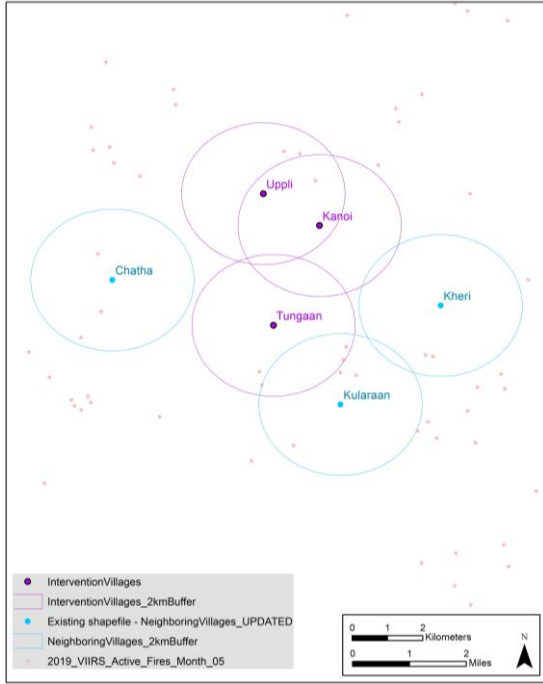

1

Density of 2017 Open Burning in Cropland-Dominated Landscapes;
375 m VIIRS in a 0.5° grid

2

VIIRS and MODIS active fires mid-April 2019.

Note Kaliningrad.

3

Spring Fire Density 2015-2018

Fall Fire Density 2015-2018

4

MAY 2019

5

Fire activity and black carbon emissions increased in all of India and Punjab:

Black Carbon Emissions (in metric tonnes) for Punjab State, India from VIIRS Open Burning

	2013	2014	2015	2016	2017	2018	2019
JAN	22	14	13	5	12	19	8
FEB	18	21	21	38	37	25	10
MAR	37	14	20	18	24	28	22
APR	33	13	22	192	50	50	18
MAY	1,172	1,323	974	849	933	1,079	1,432

Location: 49.929435° N, 24.117343° E

Sytykhiv village, Zhovkivskiy Rayon, Lviv Oblast, Ukraine

Piles (windrows) of straw
seen in Google Earth Pro
at the fire location.

9

Fire Influence on Regional to Global Environments and Air Quality (FIREX-AQ), a joint venture led by NOAA and NASA, provides comprehensive observations to investigate the impact on air quality and climate from wildfires and agricultural fires across the continental United States.